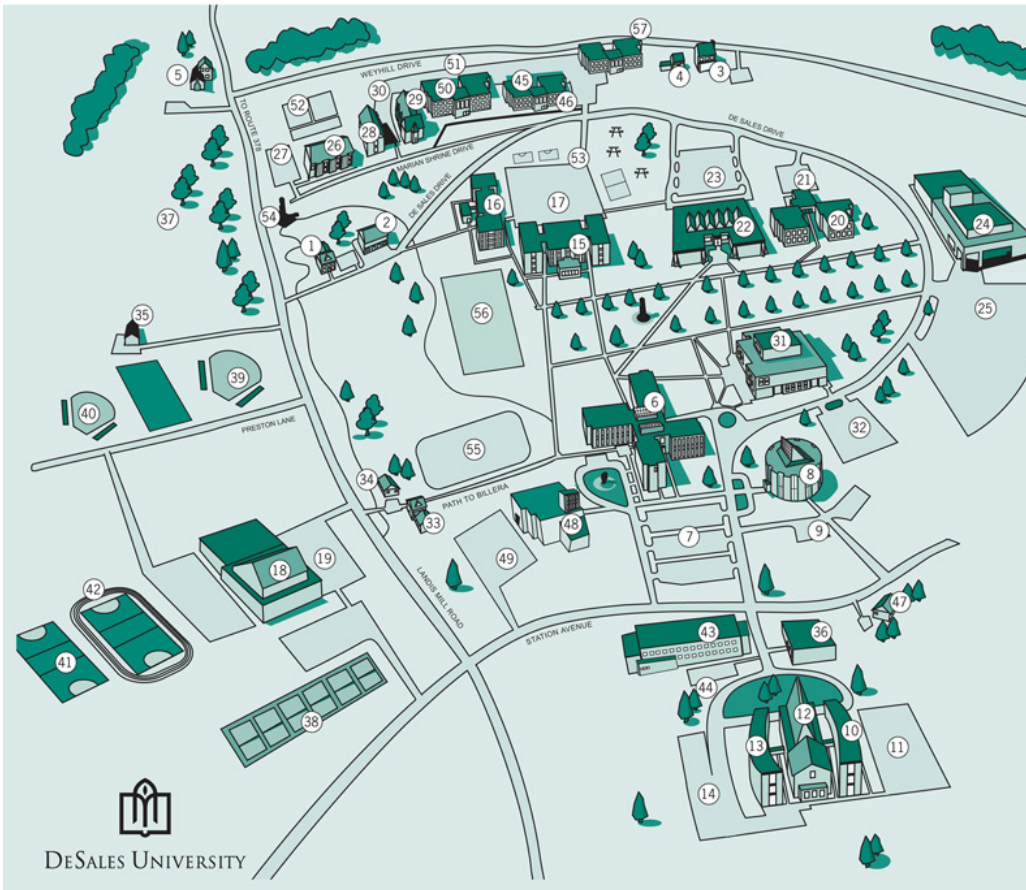

DE SALES UNIVERSITY GUIDE TO CAMPUS

LEGEND (chronologically listed)

1. Tucker House - Faculty Offices
2. Lawless Center - University Police Offices
3. Jacquier Center - Pennsylvania Shakespeare Festival Offices
4. Marechaux House - Residence Life House
5. Fromentin House
6. Dooling Hall - Administration Offices & Classrooms
7. Dooling Hall Parking
8. Wills Hall - Oblate Residence & Chapel
9. Wills Hall Parking
10. Brisson Hall - Student Residence
11. Brisson Hall Parking
12. Connelly Chapel, Brisson Dance Studio
13. Chappuis Hall - Administration, 1st Floor, Physician Assistant Facility, Lower Level, Student Residence, 2nd Floor
14. Chappuis Hall Parking
15. Conmy Hall - Student Residence
16. Tocik Hall - Student Residence
17. Conmy/Tocik Parking
18. Billera Hall Gym
19. Billera Parking
20. DeChantal Hall
21. DeChantal Hall Parking
22. McShea Student Union
23. McShea Parking
24. Labuda Center for the Performing Arts
Jacocca TV/Film Studios
25. Labuda Center Parking
26. University Heights I - Student Residence
27. University Heights I Parking
28. University Heights II
29. University Heights III
30. University Heights II & III Parking
31. Trexler Library
32. Trexler Parking
33. Salesian Center for Faith and Culture
34. Alacoque Campus Ministry Center
35. Isenring Center - Maintenance Facility
36. Campbell Hall - Distance Learning Center & Classrooms
37. Cross Country Course
38. Tennis Courts
39. Butz Baseball Field
40. Softball Field
41. Soccer Field
42. Fasching Track
43. Hurd Science Center
44. Hurd Science Center Parking
45. Aviat Hall - Student Residence
46. Aviat Hall Parking
47. Buckley House - Maintenance Offices
48. University Center - Campus Store & Gerald White Pavilion
49. University Center Parking
50. Welsh Hall
51. Welsh Hall Parking
52. University Heights Recreation Area
53. Tocik/Conmy Recreation Area
54. Our Lady of Deliverance Statue/Reflection Area
55. Soccer Stadium
56. Intramural Field
57. Donahue Hall